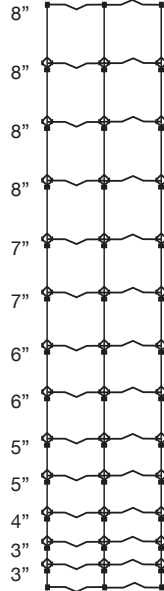

# 14ga Fixed Knot

Horizontal Line Wire Spacing

16/90 6" stay

14/78 6" stay

10/47 3", 6" or 12" stay

MTO only