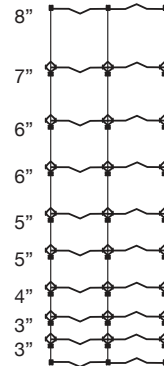

# 14ga Fixed Knot

Horizontal Line Wire Spacing

16/90 6" stay

14/78 6" stay

10/47 3", 6" or 12" stay

MTO only