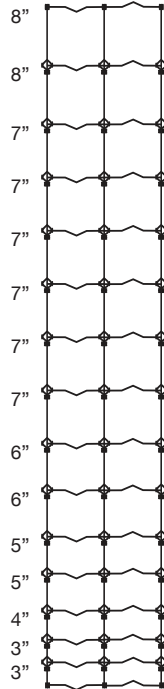

# 14ga Fixed Knot

Horizontal Line Wire Spacing

16/90 6" stay

14/78 6" stay

10/47 3", 6" or 12" stay

MTO only