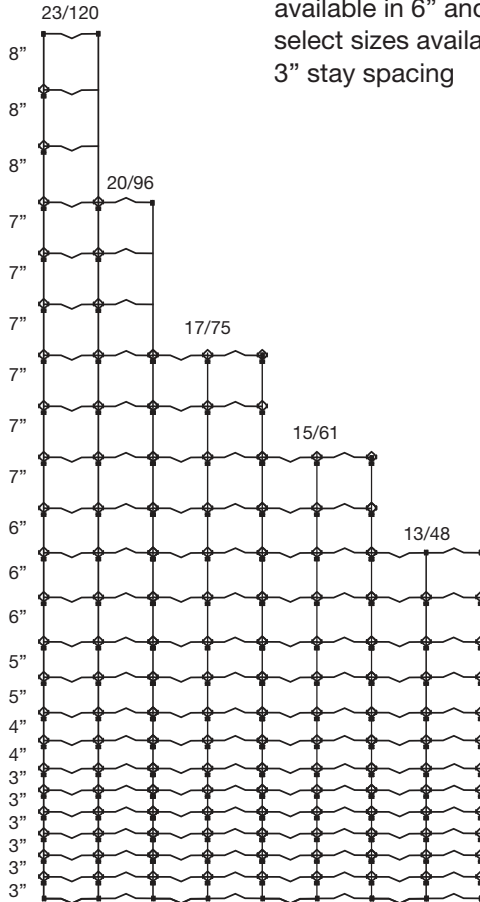

@ BEKAERT

better together

Solidlock Game

available in 6" and 12" stay

select sizes available with

3" stay spacing

MTO (Made to order)