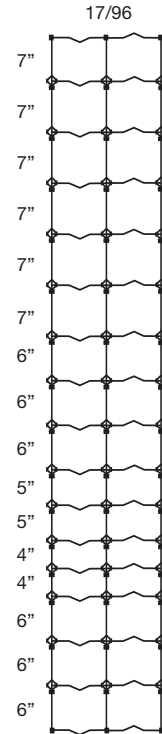

@ BEKAERT

better together

Solidlock Game

available in 6" and 12" stay

select sizes available with

3" stay spacing

MTO (Made to order)